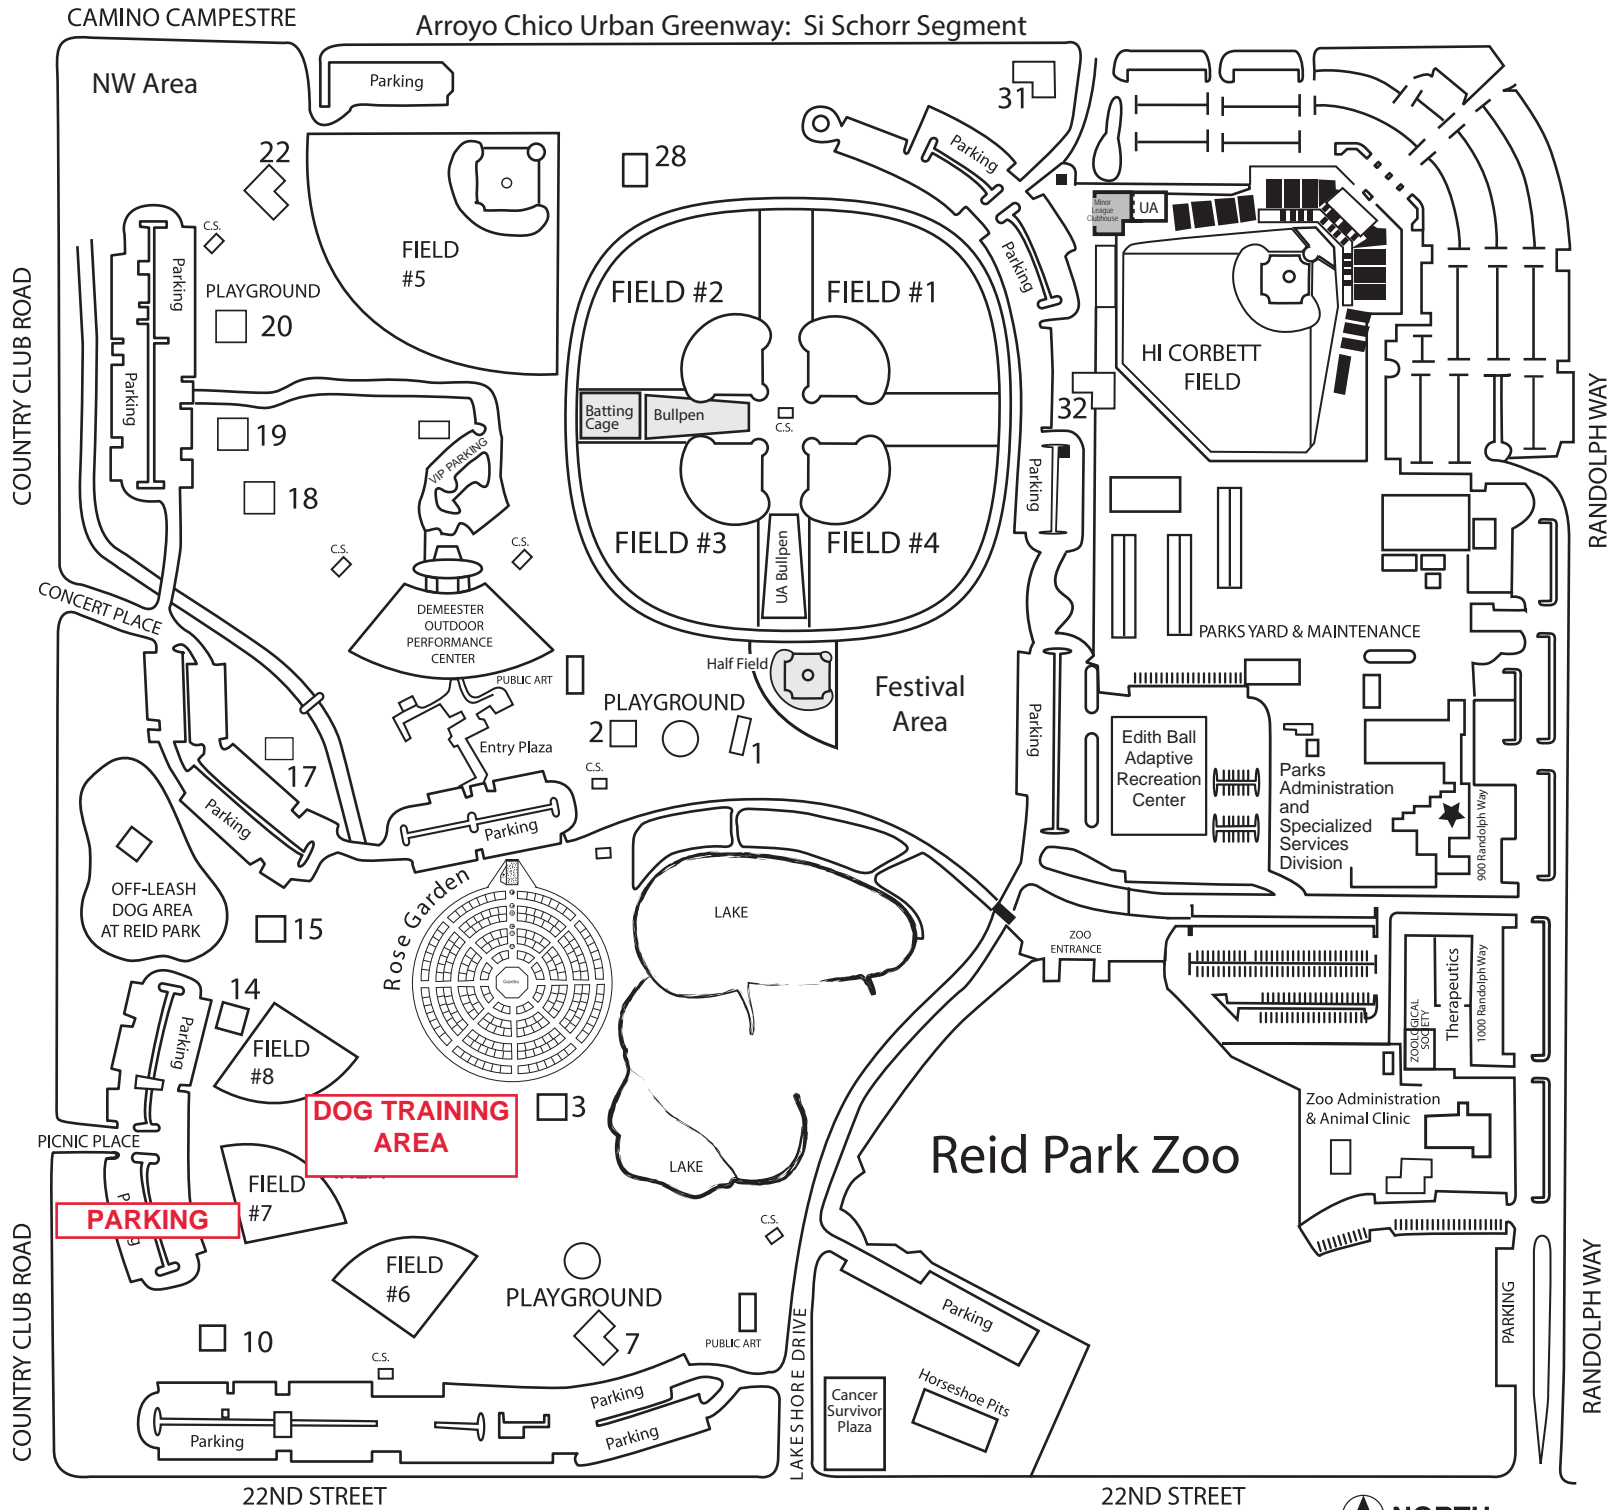

GENE C. REID PARK (22nd and Country Club Rd.)

Not to scale

Tucson Parks and Recreation
A Nationally Accredited Agency